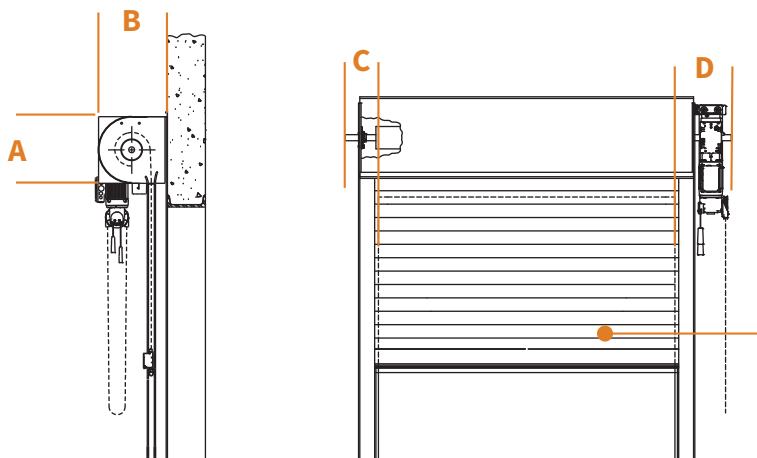

## MEASURE THE WIDTH AND HEIGHT OF THE DOOR OPENING

SERVICE DOOR					INSULATED DOOR				
HEIGHT	A	B	C	D	HEIGHT	A	B	C	D
6'	15"	16"	6 1/4" - 7 1/4"	13 1/4" - 14 3/4"	6'	16"	17"	6 1/4" - 7 1/4"	13 1/4" - 14 3/4"
7'	15"	16"			7'	17"	18"		
8'	15"	16"			8'	18"	19"		
9'	15"	16"			9'	18"	19"		
10'	15"	16"			10'	19"	20"		
11'	16"	17"			11'	20"	21"		
12'	16"	17"			12'	20"	21"		
13'	16"	17"			13'	21"	22"		
14'	17"	18"			14'	21"	22"		
15'	17"	18"			15'	22"	23"		
16'	17"	18"			16'	23"	24"		
17'	18"	19"			17'	24"	25"		
18'	18"	19"			18'	24"	25"		
19'	18"	19"			19'	25"	26"		
20'	19"	20"			20'	25"	26"		