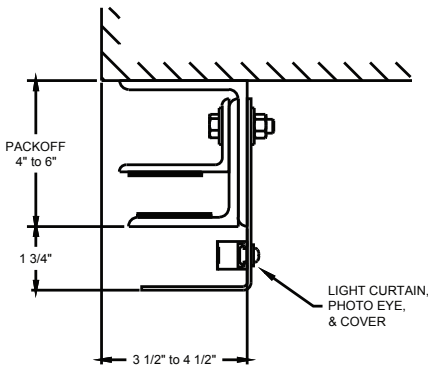

SERVICE AND INSULATED ROLLING DOORS **300 SERIES** Models EPS300, EPI300

SERVICE DOOR

FACE OF WALL – E GUIDE

Typically used with steel jambs