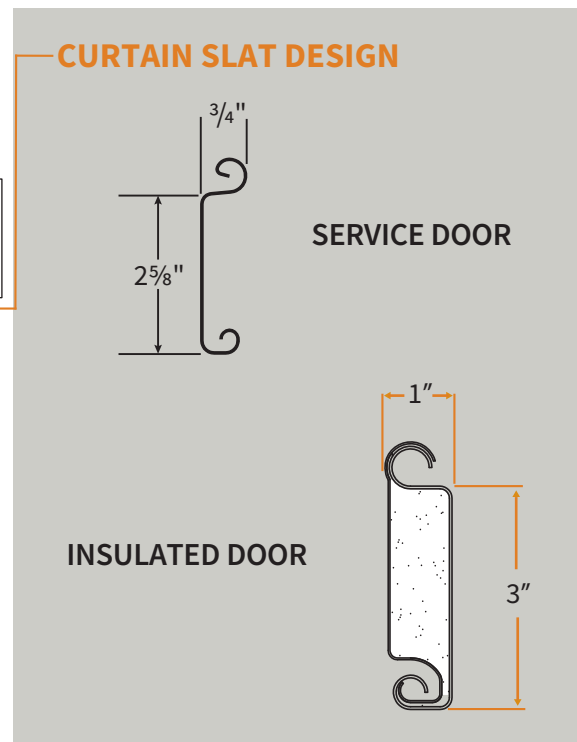

## MEASURE THE WIDTH AND HEIGHT OF THE DOOR OPENING

SERVICE DOOR					INSULATED DOOR				
HEIGHT	A	B	C	D	HEIGHT	A	B	C	D
6'	15"	16"	6 1/4" - 7 1/4"	13 1/4" - 14 3/4"	6'	16"	17"	6 1/4" - 7 1/4"	13 1/4" - 14 3/4"
7'	15"	16"			7'	17"	18"		
8'	15"	16"			8'	18"	19"		
9'	15"	16"			9'	18"	19"		
10'	15"	16"			10'	19"	20"		
11'	16"	17"			11'	20"	21"		
12'	16"	17"			12'	20"	21"		
13'	16"	17"			13'	21"	22"		
14'	17"	18"			14'	21"	22"		
15'	17"	18"			15'	22"	23"		
16'	17"	18"			16'	23"	24"		
17'	18"	19"			17'	24"	25"		
18'	18"	19"			18'	24"	25"		
19'	18"	19"			19'	25"	26"		
20'	19"	20"			20'	25"	26"		