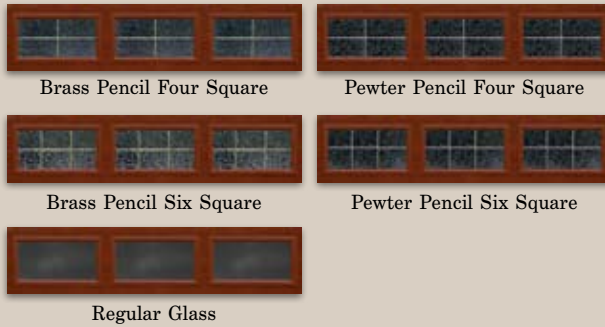

MADERA REGENCY 73
 With Texturized Surface
 ROSEWOOD

***The Look of Wood...
 the Durability of Steel***

The Regency Madera replicates the natural look of stained wood doors with a highly durable paint process that is virtually maintenance free. Enjoy the beauty of wood without the expense or maintenance associated with wood doors.

MADERA REGENCY 70
 With Texturized Surface
 OAK

GENTRY WINDOW SERIES

MADERA REGENCY
70, 73, 74

- 70, Standard Raised Panel
- 73, Stamped Carriage
- 74, Flush Panel

MADERA REGENCY
71, Medium Raised Panel

MADERA REGENCY
72, 73, 74

- 72, Long/Ranch Raised Panel
- 73, Stamped Carriage Panel
- 74, Flush Panel

PANEL DESIGN

ROSEWOOD OAK

* Standard and Long/Ranch raised window styles available

- A. Finish Painted Coat
- B. Primer Coat
- C. Galvanized Layer
- D. Steel