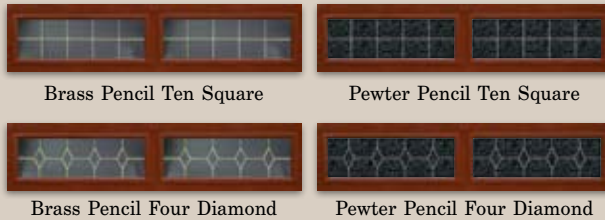

MADERA REGENCY 73
 With Texturized Surface
 ROSEWOOD

***The Look of Wood...
 the Durability of Steel***

The Regency Madera replicates the natural look of stained wood doors with a highly durable paint process that is virtually maintenance free. Enjoy the beauty of wood without the expense or maintenance associated with wood doors.

MADERA REGENCY 70
 With Texturized Surface
 OAK

GENTRY WINDOW SERIES

MADERA REGENCY
70, 73, 74

- 70, Standard Raised Panel
- 73, Stamped Carriage
- 74, Flush Panel

MADERA REGENCY
71, Medium Raised Panel

MADERA REGENCY
72, 73, 74

- 72, Long/Ranch Raised Panel
- 73, Stamped Carriage Panel
- 74, Flush Panel

PANEL DESIGN

ROSEWOOD OAK

* Standard and Long/Ranch raised window styles available

- A. Finish Painted Coat
- B. Primer Coat
- C. Galvanized Layer
- D. Steel