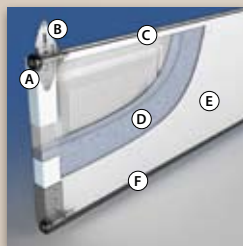

- 72, Long/Ranch Raised Panel
- 73, Stamped Carriage Panel
- 74, Flush Panel

PANEL DESIGN

ROSEWOOD OAK

* Standard and Long/Ranch raised window styles available

- A. Finish Painted Coat
- B. Primer Coat
- C. Galvanized Layer
- D. Steel

- A. Nylon rollers provide quiet operation and long lasting durability.
- B. Heavy duty galvanized 14 gauge hardware
- C. Tongue and groove design provides weather-tight section joints

- D. 2" expanded polystyrene insulation provides an R-Value of 8.0.
- E. Steel skins inside and out provide maximum durability.
- F. Bottom weatherstrip follows contours of your garage floor to seal out weather.