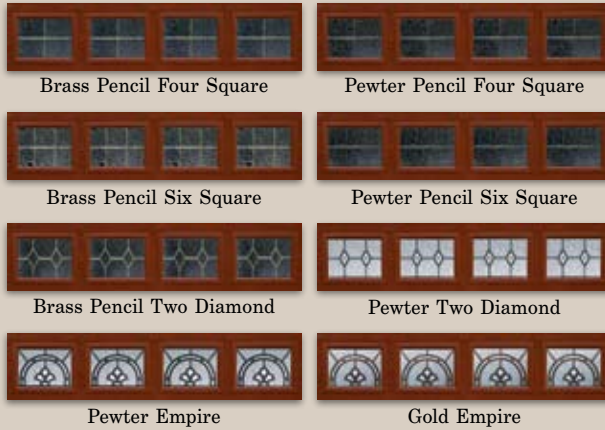

MADERA REGENCY 73
 With Texturized Surface
 ROSEWOOD

***The Look of Wood...
 the Durability of Steel***

The Regency Madera replicates the natural look of stained wood doors with a highly durable paint process that is virtually maintenance free. Enjoy the beauty of wood without the expense or maintenance associated with wood doors.

MADERA REGENCY 70
 With Texturized Surface
 OAK

GENTRY WINDOW SERIES

MADERA REGENCY
70, 73, 74

- 70, Standard Raised Panel
- 73, Stamped Carriage
- 74, Flush Panel

MADERA REGENCY
71, Medium Raised Panel

MADERA REGENCY
72, 73, 74

- 72, Long/Ranch Raised Panel
- 73, Stamped Carriage Panel
- 74, Flush Panel

PANEL DESIGN

ROSEWOOD OAK

* Standard and Long/Ranch raised window styles available

- A. Finish Painted Coat
- B. Primer Coat
- C. Galvanized Layer
- D. Steel