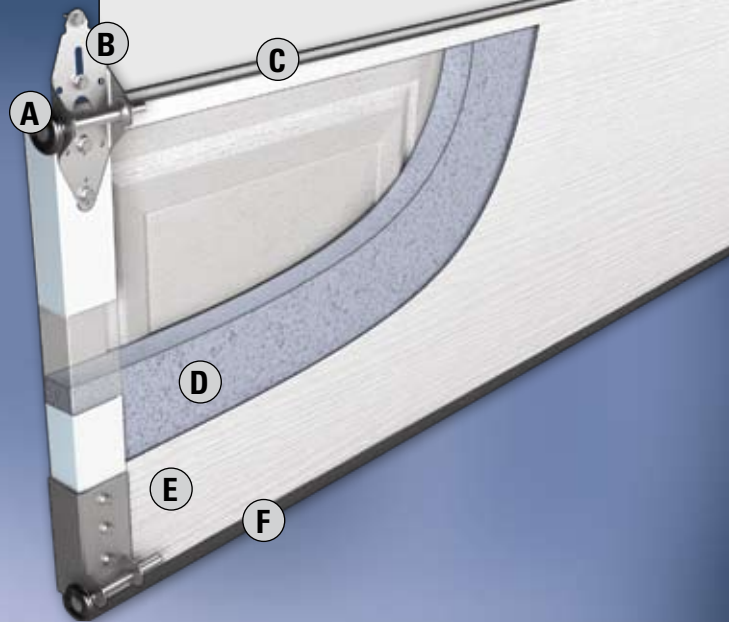

Deluxe Plus Series - Regency

65, 66, 67 & 69

CONSTRUCTION

Two deep-drawn, tension-leveled, galvanized steel skins are polyester painted and wrapped around a one-pound density expanded polystyrene insulation board using a polyurethane adhesive. This construction method provides insulation value, durability, sound deadening qualities, and dent resistance for an all-around superior product.

- A. Finish Painted Coat
- B. Primer Coat
- C. Galvanized Layer
- D. Steel

- A. Nylon rollers provide quiet operation and long lasting durability.
- B. Heavy duty galvanized 14 gauge hardware
- C. Tongue and groove design provides weathertight section joints
- D. 2" expanded polystyrene insulation provides an R-Value of 8.0.
- E. Steel skins inside and out provide maximum durability.
- F. Bottom weatherstrip follows contours of your garage floor to seal out weather.